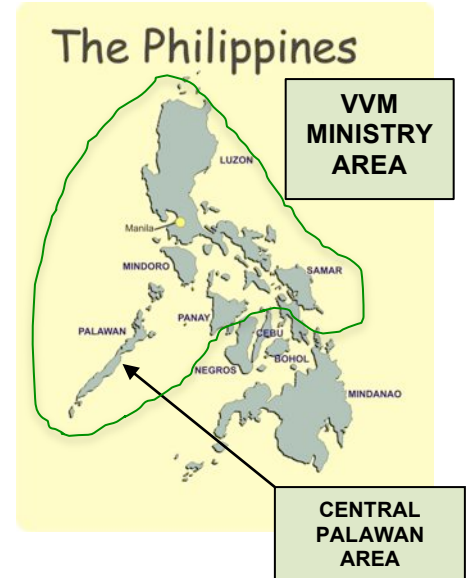

The CMI North of Puerto Princesa (or Central Palawan) Team was mobilized in 2014 through the initiative of the North Palawan (Roxas) CMI.

The ever-expanding work of spreading God's love and redemption on Palawan Island is evident through the interest of new ministerial groups desiring to partner with and join VVM's Church Mobilization Initiative. This new CMI Team will be covering the central part of Palawan, and also reaching out to the Batak, Tagbanwa and Palawano ethnic groups. Most of these ethnic groups choose to live in the remote villages of the interior of Central Palawan or by the seashore.

The ministerial group members of this new Team have been praying for a more innovative way of doing mission work. Upon hearing the testimonies from the CMI Palawan North (Roxas) Team, they learned how the film showings were done in the Palawan North area, and how effective and relevant the showings are in reaching out to the people.

In a place where true understanding and belief in the Lord Jesus Christ's redemptive work is less understood and heard, gospel film showings with this projection system will play a very important role in reaching the people of central Palawan with the love of Jesus.

**HELP VVMi AND VVM-CMI REACH THE PEOPLE OF
CENTRAL PALAWAN FOR CHRIST BY SPONSORING
ALL OR PART OF THIS PROJECTION SYSTEM!**

TOTAL PROJECT COST IS $2750

**PROJECTION SYSTEM ITEMS:
TOP - PROJECTOR
LEFT - ANCHOR SPEAKER
RIGHT - HONDA GENERATOR**

**ADDITIONAL ITEMS INCLUDE:
DVD PLAYER, MICROPHONE,
LIGHT, CABLES AND A WHITE
CLOTH SCREEN**

**VVMi partners with and equips
ethnic Christians who share the
Gospel through video and other
media in their common language.**

**VVMi
P.O. Box 22394
Minneapolis, MN 55422**

Web Site: www.vvmi.org